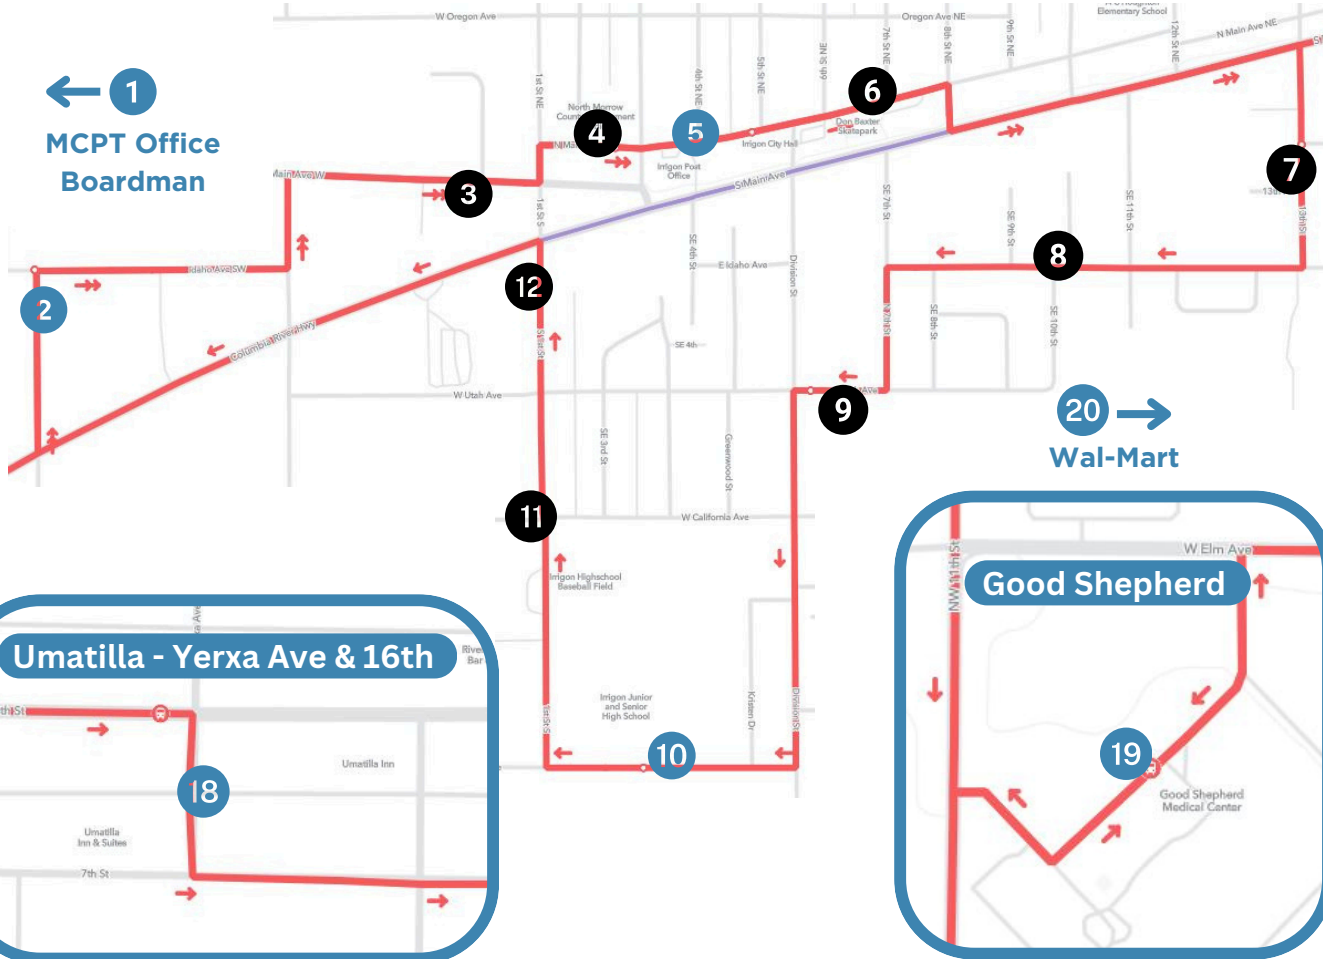

Rojo Route

Boardman - Irrigon - Umatilla - Hermiston - Lexington - Heppner

Boardman - Hermiston

MCPT Office	3rd St W & Idaho Ave SW	Irrigon Library (Inbound)	Irrigon Jr/Sr High School	Irrigon Library (Outbound)	Yerxa Ave & 6th St	Good Shepherd	Wal-Mart
6:45 AM	7:01 AM	7:04 AM	7:10 AM	7:17 AM	7:31 AM	7:43 AM	7:46 AM
11:23 AM	11:39 AM	11:44 AM	11:48 AM	11:55 AM	12:09 PM	12:21 PM	12:24 PM

Irrigon / Hermiston Stop List

1. MCPT Office
2. 3rd Ave W & Idaho Ave SW
3. Columbia Ln @ Senior Center
4. NE Main Ave @ Government Center
5. NE Main Ave @ Irrigon Library
6. NE Main Ave @ Skate Park
7. 13th St & SE Riverview Ave
8. SE Idaho Ave & SE 10th St
9. E Utah Ave & Division Rd
10. SE Wyoming Ave @ Jr/Sr High School
11. S First Ave & W California Ave
12. S First Ave @ The Rustic Truck
13. 3rd Ave W & Idaho Ave SW
14. Columbia Ln @ Senior Center
15. NE Main Ave @ Government Center
16. NE Main Ave @ Irrigon Library
17. NE Main Ave @ Skate Park
18. Yerxa Ave & 6th St - Umatilla
19. Good Shepherd Hospital
20. Wal-Mart

Rojo Route

Boardman - Irrigon - Umatilla - Hermiston - Lexington - Heppner

Hermiston - Lexington - Heppner - Boardman

Wal-Mart	Good Shepherd	Lexington (Inbound)	Riverside Park (Inbound)	MoCo Fairgrounds	Riverside Park (Outbound)	Lexington (Outbound)	MCPT
8:02 AM	8:05 AM	8:50 AM	9:01 AM	9:07 AM	9:13 AM	9:24 AM	10:06 AM
12:40 PM	12:43 PM	1:28 PM	1:39 PM	1:45 PM	1:51 PM	2:02 PM	2:44 PM

Hermiston / Heppner / Lexington Stop List

1. Wal-Mart
2. Good Shepherd Hospital
3. F St @ Lexington Sinclair
4. Riverside Ave @ Riverside Park
5. E Willow St @ St. Patrick's
6. Frank Gilliam Dr @ Willow Creek Terrace
7. Heppner Hwy @ MoCo Fairgrounds
8. Thompson Ave @ Pioneer Memorial Hospital
9. SE Gilmore St @ MoCo Courthouse
5. E Willow St @ St. Patrick's
4. Riverside Ave @ Riverside Park
3. F St @ Lexington Sinclair
10. MCPT Office - Boardman