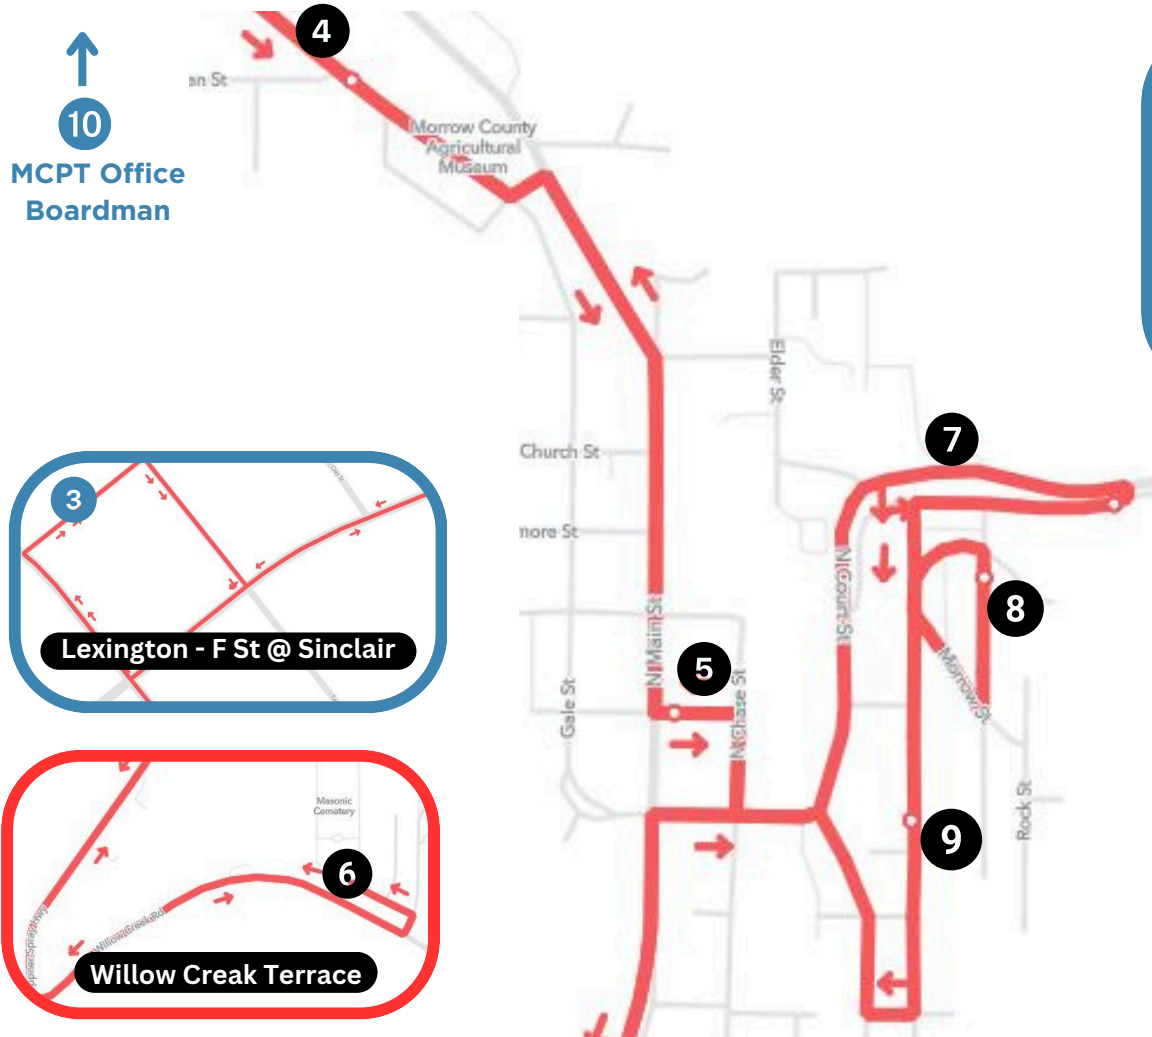

Rojo Route

Boardman - Irrigon - Umatilla - Hermiston - Lexington - Heppner

Boardman - Hermiston

MCPT Office	3rd St W & Idaho Ave SW	Irrigon Library (Inbound)	Irrigon Jr/Sr High School	Irrigon Library (Outbound)	Yerxa Ave & 6th St	Good Shepherd	Wal-Mart
6:45 AM	7:01 AM	7:04 AM	7:10 AM	7:17 AM	7:31 AM	7:43 AM	7:46 AM
11:23 AM	11:39 AM	11:44 AM	11:48 AM	11:55 AM	12:09 PM	12:21 PM	12:24 PM

Irrigon / Hermiston Stop List

1. MCPT Office
2. 3rd Ave W & Idaho Ave SW
3. Columbia Ln @ Senior Center
4. NE Main Ave @ Government Center
5. NE Main Ave @ Irrigon Library
6. NE Main Ave @ Skate Park
7. 13th St & SE Riverview Ave
8. SE Idaho Ave & SE 10th St
9. E Utah Ave & Division Rd
10. SE Wyoming Ave @ Jr/Sr High School
11. S First Ave & W California Ave
12. S First Ave @ The Rustic Truck
13. 3rd Ave W & Idaho Ave SW
14. Columbia Ln @ Senior Center
15. NE Main Ave @ Government Center
16. NE Main Ave @ Irrigon Library
17. NE Main Ave @ Skate Park
18. Yerxa Ave & 6th St - Umatilla
19. Good Shepherd Hospital
20. Wal-Mart

Rojo Route

Boardman - Irrigon - Umatilla - Hermiston - Lexington - Heppner

Hermiston - Lexington - Heppner - Boardman

Wal-Mart	Good Shepherd	Lexington (Inbound)	Riverside Park (Inbound)	MoCo Fairgrounds	Riverside Park (Outbound)	Lexington (Outbound)	MCPT
8:02 AM	8:05 AM	8:50 AM	9:01 AM	9:07 AM	9:13 AM	9:24 AM	10:06 AM
12:40 PM	12:43 PM	1:28 PM	1:39 PM	1:45 PM	1:51 PM	2:02 PM	2:44 PM

Hermiston / Heppner / Lexington Stop List

1. Wal-Mart
2. Good Shepherd Hospital
3. F St @ Lexington Sinclair
4. Riverside Ave @ Riverside Park
5. E Willow St @ St. Patrick's
6. Frank Gilliam Dr @ Willow Creek Terrace
7. Heppner Hwy @ MoCo Fairgrounds
8. Thompson Ave @ Pioneer Memorial Hospital
9. SE Gilmore St @ MoCo Courthouse
5. E Willow St @ St. Patrick's
4. Riverside Ave @ Riverside Park
3. F St @ Lexington Sinclair
10. MCPT Office - Boardman