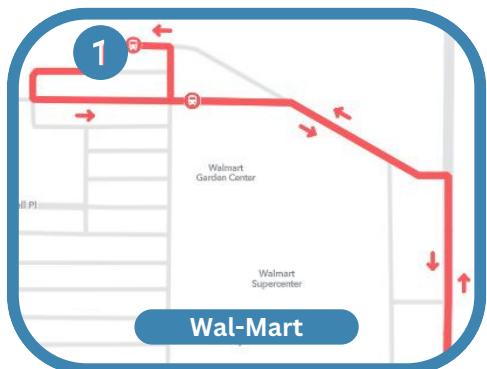

Rojo Route

Boardman - Irrigon - Umatilla - Hermiston - Lexington - Heppner

Boardman - Hermiston

MCPT Office	3rd St W & Idaho Ave SW	Irrigon Library (Inbound)	Irrigon Jr/Sr High School	Irrigon Library (Outbound)	Yerxa Ave & 6th St	Good Shepherd	Wal-Mart
6:45 AM	7:01 AM	7:04 AM	7:10 AM	7:17 AM	7:31 AM	7:43 AM	7:46 AM
11:23 AM	11:39 AM	11:44 AM	11:48 AM	11:55 AM	12:09 PM	12:21 PM	12:24 PM

Irrigon / Hermiston Stop List

1. MCPT Office
2. 3rd Ave W & Idaho Ave SW
3. Columbia Ln @ Senior Center
4. NE Main Ave @ Government Center
5. NE Main Ave @ Irrigon Library
6. NE Main Ave @ Skate Park
7. 13th St & SE Riverview Ave
8. SE Idaho Ave & SE 10th St
9. E Utah Ave & Division Rd
10. SE Wyoming Ave @ Jr/Sr High School
11. S First Ave & W California Ave
12. S First Ave @ The Rustic Truck
13. 3rd Ave W & Idaho Ave SW
14. Columbia Ln @ Senior Center
15. NE Main Ave @ Government Center
16. NE Main Ave @ Irrigon Library
17. NE Main Ave @ Skate Park
18. Yerxa Ave & 6th St - Umatilla
19. Good Shepherd Hospital
20. Wal-Mart

Rojo Route

Boardman - Irrigon - Umatilla - Hermiston - Lexington - Heppner

Hermiston - Lexington - Heppner - Boardman

Wal-Mart	Good Shepherd	Lexington (Inbound)	Riverside Park (Inbound)	MoCo Fairgrounds	Riverside Park (Outbound)	Lexington (Outbound)	MCPT
8:02 AM	8:05 AM	8:50 AM	9:01 AM	9:07 AM	9:13 AM	9:24 AM	10:06 AM
12:40 PM	12:43 PM	1:28 PM	1:39 PM	1:45 PM	1:51 PM	2:02 PM	2:44 PM

Hermiston / Heppner / Lexington Stop List

1. Wal-Mart
2. Good Shepherd Hospital
3. F St @ Lexington Sinclair
4. Riverside Ave @ Riverside Park
5. E Willow St @ St. Patrick's
6. Frank Gilliam Dr @ Willow Creek Terrace
7. Heppner Hwy @ MoCo Fairgrounds
8. Thompson Ave @ Pioneer Memorial Hospital
9. SE Gilmore St @ MoCo Courthouse
5. E Willow St @ St. Patrick's
4. Riverside Ave @ Riverside Park
3. F St @ Lexington Sinclair
10. MCPT Office - Boardman