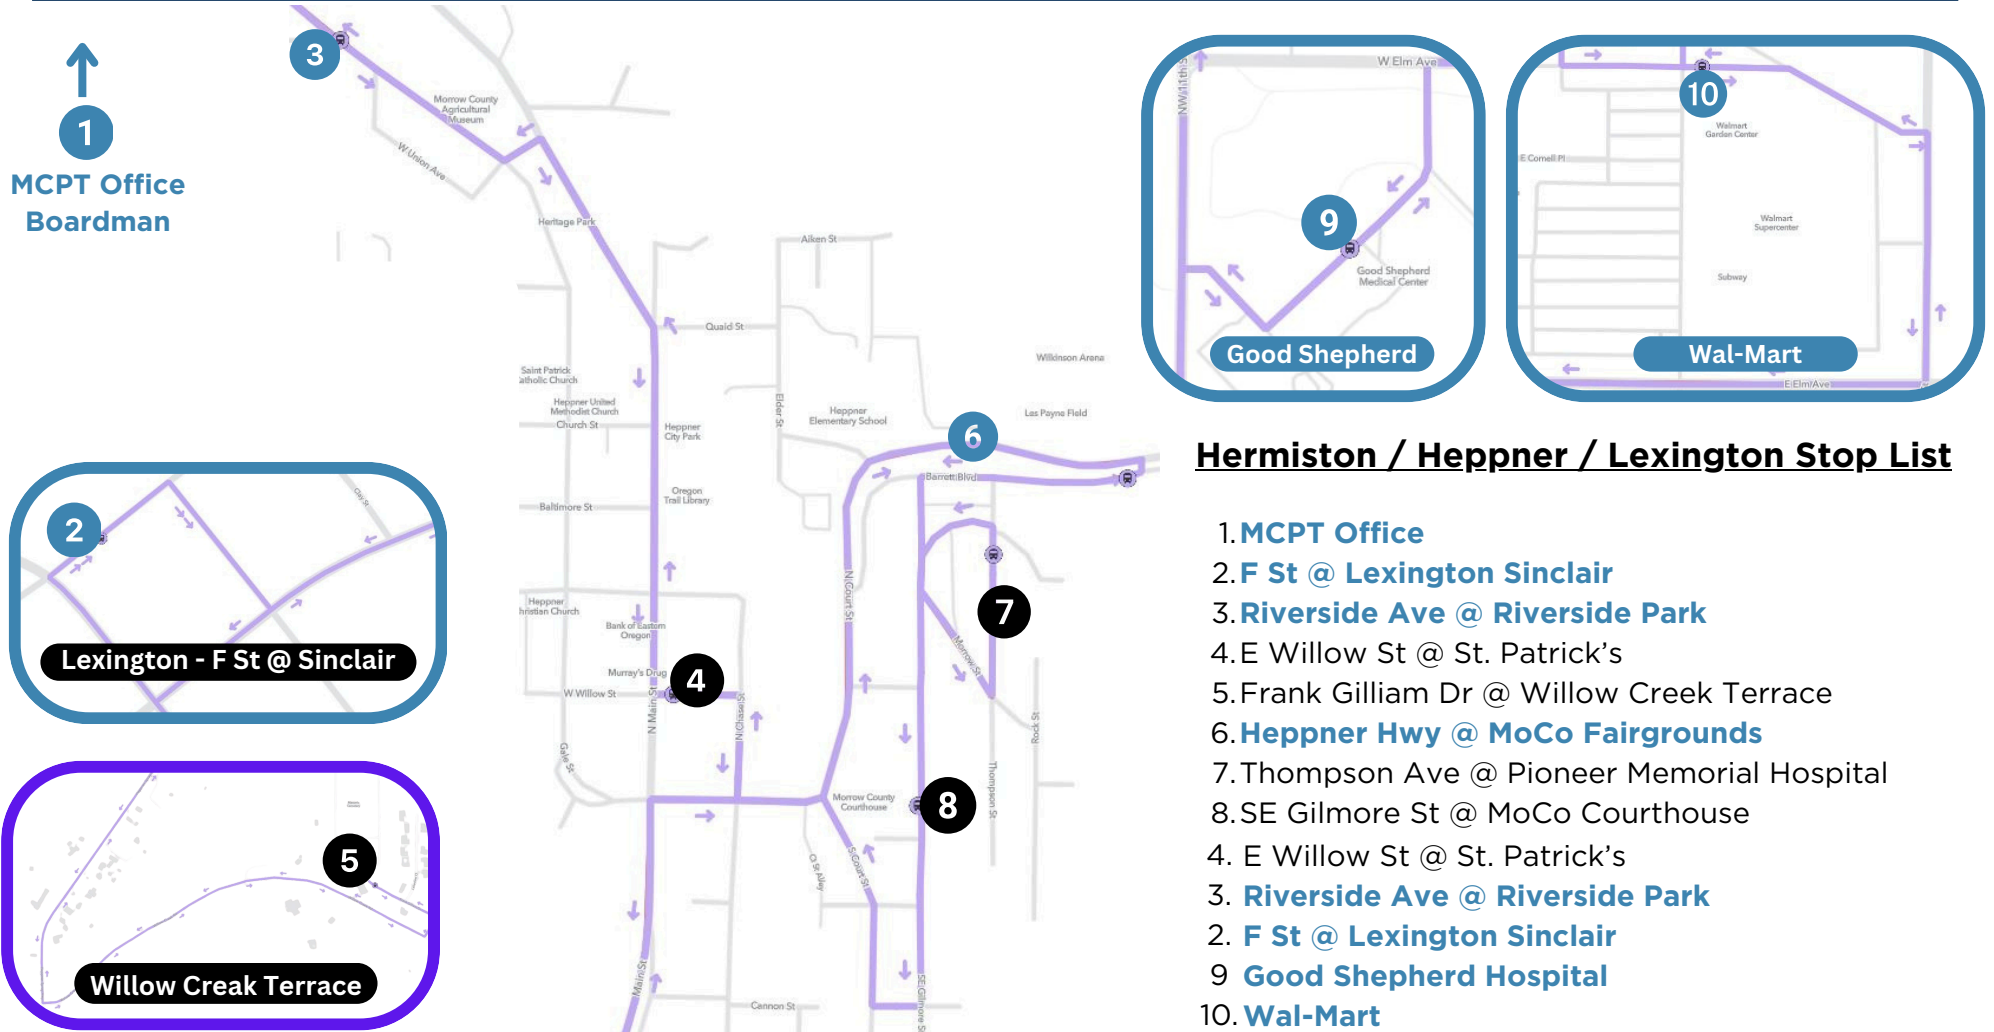

Morado Route

Boardman - Irrigon - Umatilla - Hermiston - Lexington - Heppner

Hermiston - Boardman

Wal-Mart	Good Shepherd	Yerxa Ave & 6th St	3rd St W & Idaho Ave SW	Irrigon Library (Inbound)	Irrigon Jr/Sr High School	Irrigon Library (Outbound)	MCPT Office
9:25 AM	9:28 AM	9:37 AM	9:50 AM	9:53 AM	9:58 AM	10:04 AM	10:18 AM
2:31 PM	2:34 PM	2:43 PM	2:56 PM	2:59 PM	3:04 PM	3:10 PM	3:24 PM

Hermiston/Irrigon Stop List

1. Wal-Mart
2. Good Shepherd
3. Yerxa Ave & 6th St
4. 3rd Ave W & Idaho Ave SW
5. Columbia Ln @ Senior Center
6. NE Main Ave @ Government Center
7. NE Main Ave @ Irrigon Library
8. NE Main Ave @ Skate Park
9. 13th St & SE Riverview Ave
10. SE Idaho Ave & SE 10th St
11. E Utah Ave & Division Rd
12. SE Wyoming Ave @ Jr/Sr High School
13. S First Ave & W California Ave
14. S First Ave @ The Rustic Truck
4. 3rd Ave W & Idaho Ave SW
5. Columbia Ln @ Senior Center
6. NE Main Ave @ Government Center
7. NE Main Ave @ Irrigon Library
8. NE Main Ave @ Skate Park
20. MCPT Office

Morado Route

Boardman - Irrigon - Umatilla - Hermiston - Lexington - Heppner

Boardman - Lexington - Heppner - Hermiston

MCPT Office	Lexington (Inbound)	Riverside Park (Inbound)	MoCo Fairgrounds	Riverside Park (Outbound)	Lexington (Outbound)	Good Shepherd	Wal-Wart
7:00 AM	7:42 AM	7:53 AM	7:59 AM	8:05 AM	8:16 AM	9:01 AM	9:04 AM
10:38 AM	11:20 AM	11:31 AM	11:37 AM	1:14 PM	1:25 PM	2:10 PM	2:13 PM

Hermiston / Heppner / Lexington Stop List

1. MCPT Office
2. F St @ Lexington Sinclair
3. Riverside Ave @ Riverside Park
4. E Willow St @ St. Patrick's
5. Frank Gilliam Dr @ Willow Creek Terrace
6. Heppner Hwy @ MoCo Fairgrounds
7. Thompson Ave @ Pioneer Memorial Hospital
8. SE Gilmore St @ MoCo Courthouse
9. E Willow St @ St. Patrick's
3. Riverside Ave @ Riverside Park
2. F St @ Lexington Sinclair
9. Good Shepherd Hospital
10. Wal-Mart