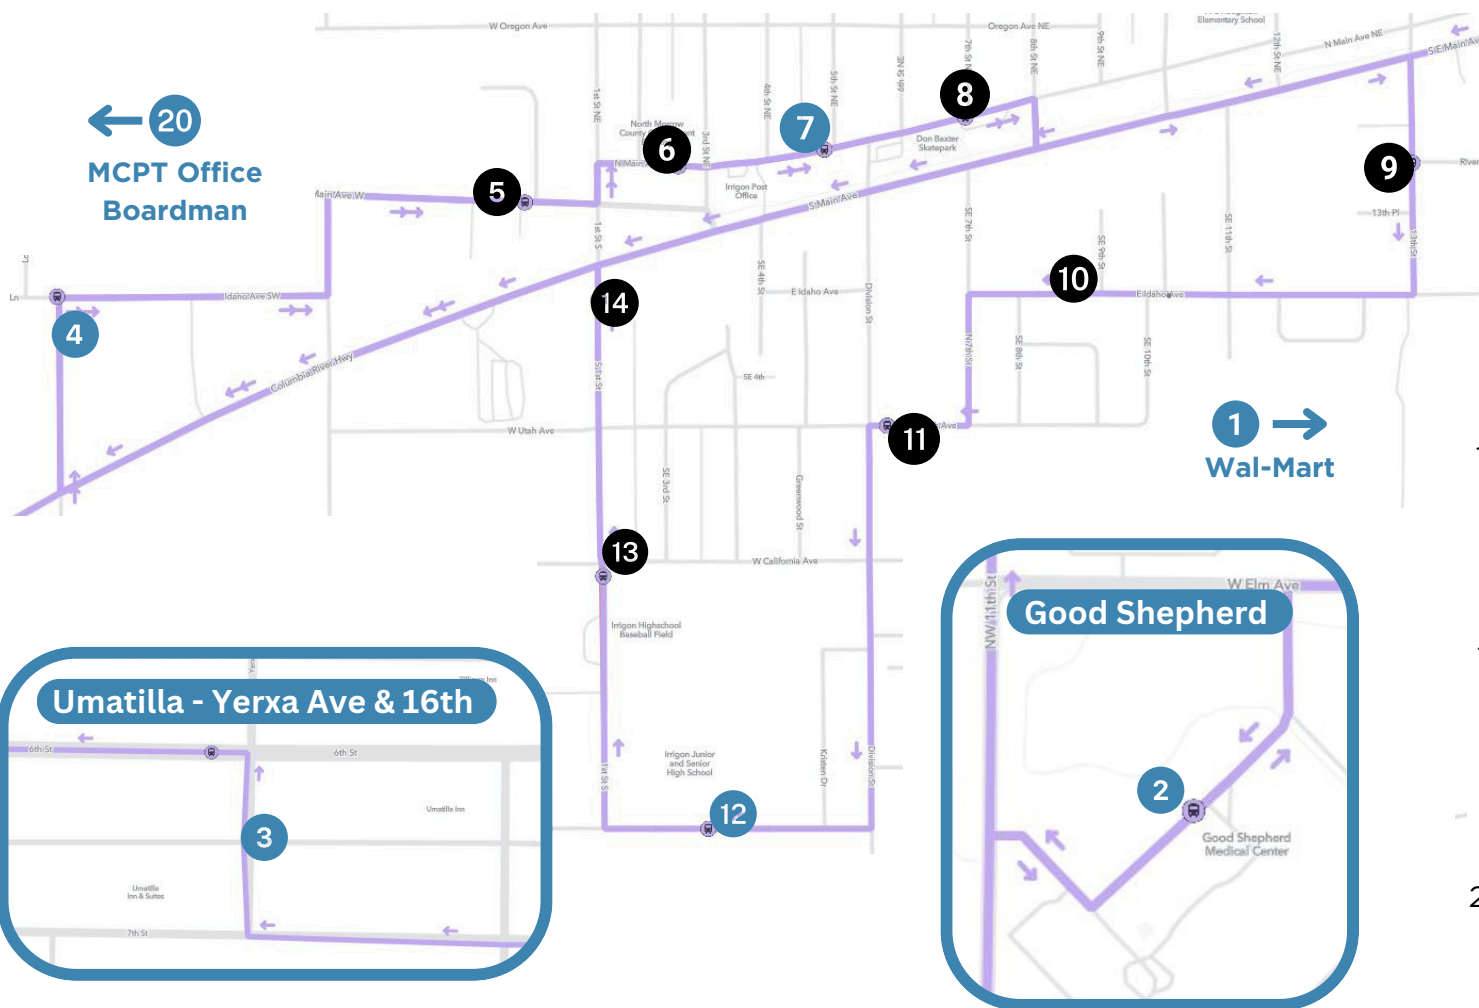

Morado Route

Boardman - Irrigon - Umatilla - Hermiston - Lexington - Heppner

Hermiston - Boardman

Wal-Mart	Good Shepherd	Yerxa Ave & 6th St	3rd St W & Idaho Ave SW	Irrigon Library (Inbound)	Irrigon Jr/Sr High School	Irrigon Library (Outbound)	MCPT Office
9:25 AM	9:28 AM	9:37 AM	9:50 AM	9:53 AM	9:58 AM	10:04 AM	10:18 AM
2:31 PM	2:34 PM	2:43 PM	2:56 PM	2:59 PM	3:04 PM	3:10 PM	3:24 PM

Hermiston/Irrigon Stop List

1. Wal-Mart
2. Good Shepherd
3. Yerxa Ave & 6th St
4. 3rd Ave W & Idaho Ave SW
5. Columbia Ln @ Senior Center
6. NE Main Ave @ Government Center
7. NE Main Ave @ Irrigon Library
8. NE Main Ave @ Skate Park
9. 13th St & SE Riverview Ave
10. SE Idaho Ave & SE 10th St
11. E Utah Ave & Division Rd
12. SE Wyoming Ave @ Jr/Sr High School
13. S First Ave & W California Ave
14. S First Ave @ The Rustic Truck
4. 3rd Ave W & Idaho Ave SW
5. Columbia Ln @ Senior Center
6. NE Main Ave @ Government Center
7. NE Main Ave @ Irrigon Library
8. NE Main Ave @ Skate Park
20. MCPT Office

Morado Route

Boardman - Irrigon - Umatilla - Hermiston - Lexington - Heppner

Boardman - Lexington - Heppner - Hermiston

MCPT Office	Lexington (Inbound)	Riverside Park (Inbound)	MoCo Fairgrounds	Riverside Park (Outbound)	Lexington (Outbound)	Good Shepherd	Wal-Wart
7:00 AM	7:42 AM	7:53 AM	7:59 AM	8:05 AM	8:16 AM	9:01 AM	9:04 AM
10:38 AM	11:20 AM	11:31 AM	11:37 AM	1:14 PM	1:25 PM	2:10 PM	2:13 PM

Hermiston / Heppner / Lexington Stop List

1. MCPT Office
2. F St @ Lexington Sinclair
3. Riverside Ave @ Riverside Park
4. E Willow St @ St. Patrick's
5. Frank Gilliam Dr @ Willow Creek Terrace
6. Heppner Hwy @ MoCo Fairgrounds
7. Thompson Ave @ Pioneer Memorial Hospital
8. SE Gilmore St @ MoCo Courthouse
9. E Willow St @ St. Patrick's
3. Riverside Ave @ Riverside Park
2. F St @ Lexington Sinclair
9. Good Shepherd Hospital
10. Wal-Mart