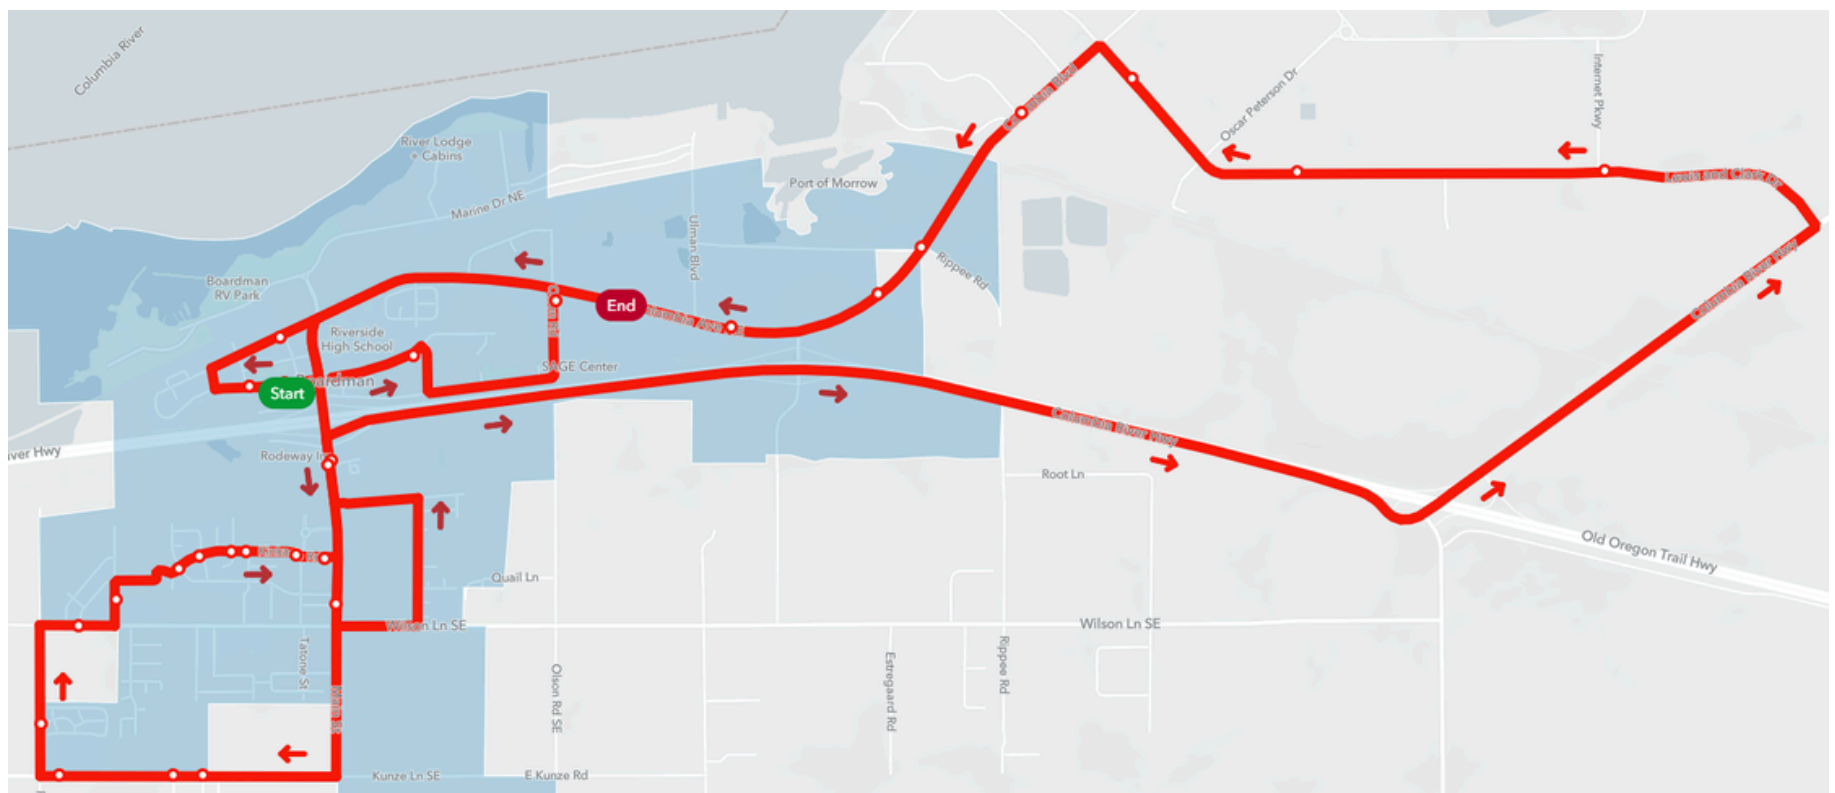

The Loop is committed to fostering inclusivity and equity within Morrow County by providing fare-free services accessible to all residents, irrespective of race, creed, color, ability, language, or any other characteristic. Our mission is to ensure that every member of our community can benefit from and participate in the services we offer without facing any barriers or discrimination.

All information as shown is current as of 05/21/2024 and is subject to change. Please see co.morrow.or.us/theloop for the most up to date information available.