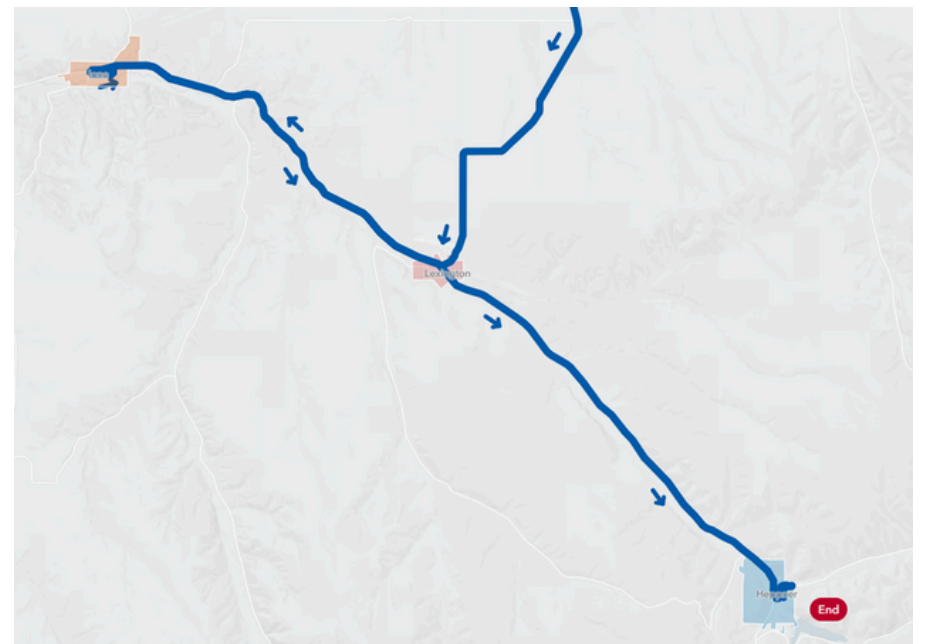

The Loop is committed to fostering inclusivity and equity within Morrow County by providing fare-free services accessible to all residents, irrespective of race, creed, color, ability, language, or any other characteristic. Our mission is to ensure that every member of our community can benefit from and participate in the services we offer without facing any barriers or discrimination.

All information as shown is current as of 05/21/2024 and is subject to change. Please see co.morrow.or.us/theloop for the most up to date information available.