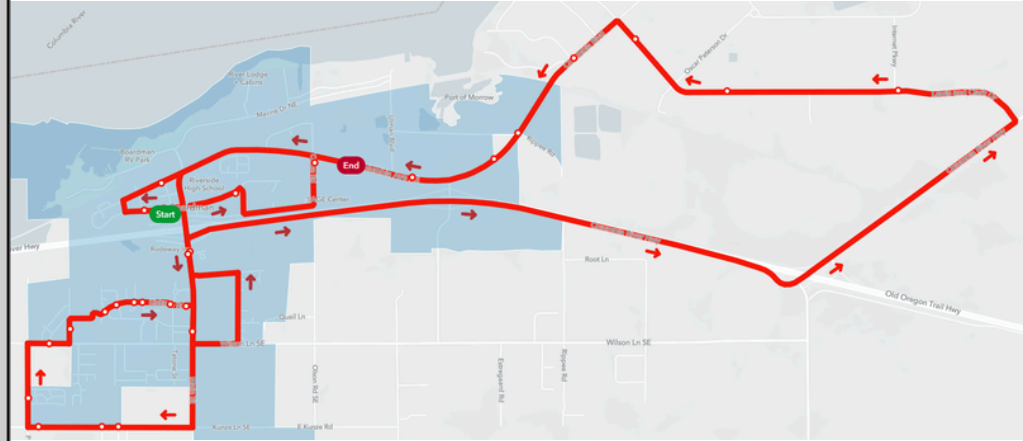

All Routes are Monday- Saturday

To make ride requests or ask questions about our services please contact us at 541-676-5667 or theloop@co.morrow.or.us

Website
Morrow County
Facebook

Stop #	Location	North	North	Boardman Only			
L-110	Pioneer Memorial Hospital	4:45 AM	10:30 AM	12:15 PM			
L-111	Morrow County Courthouse	4:46 AM	10:31 AM	12:16 PM			
L-112	Heppner Harvest Foods	4:48 AM	10:33 AM	12:18 PM			
L-113	Ione City Park	5:11 AM	11:02 AM	12:39 PM			
L-114	Lexington Sinclair Station	5:23 AM	11:14 AM	12:50 PM			
L-115	C&D	6:01 AM	11:47 AM	1:29 PM	3:15 PM	4:15 PM	6:15 PM
L-116	Boardman Trail Apartments	6:02 AM	11:48 AM	1:29 PM	3:16 PM	4:16 PM	6:16 PM
L-117	Boardman Annex	6:02 AM	11:48 AM	1:30 PM	3:16 PM	4:16 PM	6:16 PM
L-118	Olson	6:05 AM	11:51 AM	1:33 PM	3:19 PM	4:18 PM	6:18 PM
L-119	Port View Apartments	6:06 AM	11:52 AM	1:34 PM	3:20 PM	4:19 PM	6:19 PM
L-120	Boardman City Park	6:08 AM	11:54 AM	1:36 PM	3:23 PM	4:22 PM	6:21 PM
L-121	W 2nd St	6:09 AM	11:55 AM	1:37 PM	3:23 PM	4:22 PM	6:21 PM
L-122	W 3rd St	6:09 AM	11:55 AM	1:38 PM	3:24 PM	4:23 PM	6:22 PM
L-123	W 1st St	6:10 AM	11:56 AM	1:39 PM	3:25 PM	4:24 PM	6:23 PM
L-124	Car Wash	6:12 AM	11:58 AM	1:41 PM	3:27 PM	4:26 PM	6:25 PM
L-125	NE Willowfork	6:13 AM	11:59 AM	1:42 PM	3:29 PM	4:28 PM	6:26 PM
L-126	Mt. View	6:16 AM	12:02 PM	1:45 PM	3:30 PM	4:30 PM	6:26 PM
L-127	Parkside	6:16 AM	12:02 PM	1:45 PM	3:30 PM	4:31 PM	6:28 PM
L-128	Hilltop	6:16 AM	12:02 PM	1:45 PM	3:32 PM	4:31 PM	6:29 PM
L-129	Driftwood RV Park	6:17 AM	12:03 PM	1:47 PM	3:34 PM	4:32 PM	6:30 PM
L-130	Bella Vista Estates	6:17 AM	12:03 PM	1:48 PM	3:35 PM	4:34 PM	6:31 PM
L-131	Mt. Adams	6:19 AM	12:05 PM	1:49 PM	3:36 PM	4:35 PM	6:32 PM
L-132	Mt. Hood	6:19 AM	12:05 PM	1:50 PM	3:37 PM	4:35 PM	6:32 PM
L-133	Faler	6:19 AM	12:05 PM	1:50 PM	3:37 PM	4:36 PM	6:32 PM
L-134	Maple Crest Apartments	6:20 AM	12:06 PM	1:51 PM	3:38 PM	4:37 PM	6:33 PM
L-135	SW Willowfork	6:21 AM	12:07 PM	1:52 PM	3:39 PM	4:38 PM	6:34 PM
L-136	Cottonwood	6:21 AM	12:07 PM	1:52 PM	3:40 PM	4:39 PM	6:35 PM
L-137	Blalock	6:22 AM	12:08 PM	1:54 PM	3:41 PM	4:40 PM	6:35 PM
L-138	Locust	6:22 AM	12:08 PM	1:54 PM	3:41 PM	4:40 PM	6:35 PM
L-139	Tatone	6:22 AM	12:08 PM	1:55 PM	3:42 PM	4:41 PM	6:36 PM
L-140	Murry's Pharmacy	6:23 AM	12:09 PM	1:56 PM	3:43 PM	4:42 PM	6:36 PM
L-141	Anderson	6:26 AM	12:12 PM	1:58 PM	3:45 PM	4:44 PM	6:39 PM
L-142	Food Pod	6:28 AM	12:14 PM	2:00 PM	3:47 PM	4:46 PM	6:41 PM
L-143	Hanley Energy	6:37 AM	12:24 PM	2:10 PM	3:57 PM	4:56 PM	6:50 PM
L-144	Calbee	6:38 AM	12:25 PM	2:11 PM	3:58 PM	4:57 PM	6:52 PM
L-145	Ofi/ALTO	6:39 AM	12:26 PM	2:14 PM	4:00 PM	4:59 PM	6:53 PM
L-146	Tillamook	6:40 AM	12:27 PM	2:15 PM	4:01 PM	5:00 PM	6:54 PM
L-147	Boardman Foods	6:41 AM	12:28 PM	2:16 PM	4:02 PM	5:01 PM	6:55 PM
L-148	Morrow Cold Storage	6:42 AM	12:29 PM	2:17 PM	4:03 PM	5:02 PM	6:56 PM
L-149	Oregon Potato	6:42 AM	12:29 PM	2:18 PM	4:04 PM	5:03 PM	6:57 PM
L-150	Lamb Weston West	6:42 AM	12:29 PM	2:19 PM	4:05 PM	5:04 PM	6:57 PM