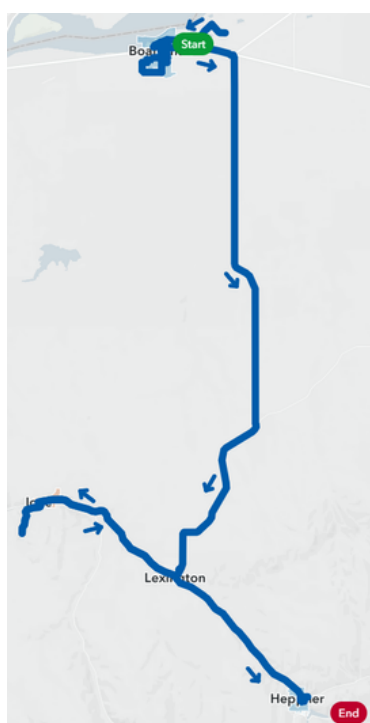

The Loop is committed to fostering inclusivity and equity within Morrow County by providing fare-free services accessible to all residents, irrespective of race, creed, color, ability, language, or any other characteristic. Our mission is to ensure that every member of our community can benefit from and participate in the services we offer without facing any barriers or discrimination.

All information as shown is current as of 05/21/2024 and is subject to change. Please see co.morrow.or.us/theloop for the most up to date information available.