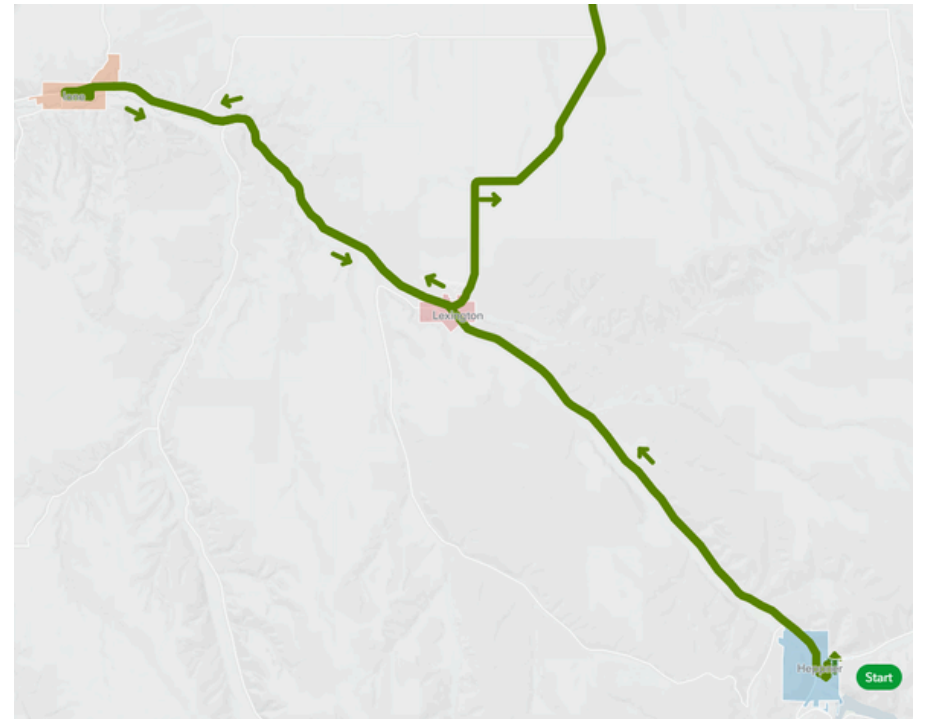

All Routes are Monday- Saturday

To make ride requests or ask questions about our services please contact us at 541-676-5667 or theloop@co.morrow.or.us

Website
Morrow County
Facebook

Stop #	Location	North	North	Boardman Only			
L-110	Pioneer Memorial Hospital	4:45 AM	10:30 AM	12:15 PM			
L-111	Morrow County Courthouse	4:46 AM	10:31 AM	12:16 PM			
L-112	Heppner Harvest Foods	4:48 AM	10:33 AM	12:18 PM			
L-113	Ione City Park	5:11 AM	11:02 AM	12:39 PM			
L-114	Lexington Sinclair Station	5:23 AM	11:14 AM	12:50 PM			
L-115	C&D	6:01 AM	11:47 AM	1:29 PM	3:15 PM	4:15 PM	6:15 PM
L-116	Boardman Trail Apartments	6:02 AM	11:48 AM	1:29 PM	3:16 PM	4:16 PM	6:16 PM
L-117	Boardman Annex	6:02 AM	11:48 AM	1:30 PM	3:16 PM	4:16 PM	6:16 PM
L-118	Olson	6:05 AM	11:51 AM	1:33 PM	3:19 PM	4:18 PM	6:18 PM
L-119	Port View Apartments	6:06 AM	11:52 AM	1:34 PM	3:20 PM	4:19 PM	6:19 PM
L-120	Boardman City Park	6:08 AM	11:54 AM	1:36 PM	3:23 PM	4:22 PM	6:21 PM
L-121	W 2nd St	6:09 AM	11:55 AM	1:37 PM	3:23 PM	4:22 PM	6:21 PM
L-122	W 3rd St	6:09 AM	11:55 AM	1:38 PM	3:24 PM	4:23 PM	6:22 PM
L-123	W 1st St	6:10 AM	11:56 AM	1:39 PM	3:25 PM	4:24 PM	6:23 PM
L-124	Car Wash	6:12 AM	11:58 AM	1:41 PM	3:27 PM	4:26 PM	6:25 PM
L-125	NE Willowfork	6:13 AM	11:59 AM	1:42 PM	3:29 PM	4:28 PM	6:26 PM
L-126	Mt. View	6:16 AM	12:02 PM	1:45 PM	3:30 PM	4:30 PM	6:26 PM
L-127	Parkside	6:16 AM	12:02 PM	1:45 PM	3:30 PM	4:31 PM	6:28 PM
L-128	Hilltop	6:16 AM	12:02 PM	1:45 PM	3:32 PM	4:31 PM	6:29 PM
L-129	Driftwood RV Park	6:17 AM	12:03 PM	1:47 PM	3:34 PM	4:32 PM	6:30 PM
L-130	Bella Vista Estates	6:17 AM	12:03 PM	1:48 PM	3:35 PM	4:34 PM	6:31 PM
L-131	Mt. Adams	6:19 AM	12:05 PM	1:49 PM	3:36 PM	4:35 PM	6:32 PM
L-132	Mt. Hood	6:19 AM	12:05 PM	1:50 PM	3:37 PM	4:35 PM	6:32 PM
L-133	Faler	6:19 AM	12:05 PM	1:50 PM	3:37 PM	4:36 PM	6:32 PM
L-134	Maple Crest Apartments	6:20 AM	12:06 PM	1:51 PM	3:38 PM	4:37 PM	6:33 PM
L-135	SW Willowfork	6:21 AM	12:07 PM	1:52 PM	3:39 PM	4:38 PM	6:34 PM
L-136	Cottonwood	6:21 AM	12:07 PM	1:52 PM	3:40 PM	4:39 PM	6:35 PM
L-137	Blalock	6:22 AM	12:08 PM	1:54 PM	3:41 PM	4:40 PM	6:35 PM
L-138	Locust	6:22 AM	12:08 PM	1:54 PM	3:41 PM	4:40 PM	6:35 PM
L-139	Tatone	6:22 AM	12:08 PM	1:55 PM	3:42 PM	4:41 PM	6:36 PM
L-140	Murry's Pharmacy	6:23 AM	12:09 PM	1:56 PM	3:43 PM	4:42 PM	6:36 PM
L-141	Anderson	6:26 AM	12:12 PM	1:58 PM	3:45 PM	4:44 PM	6:39 PM
L-142	Food Pod	6:28 AM	12:14 PM	2:00 PM	3:47 PM	4:46 PM	6:41 PM
L-143	Hanley Energy	6:37 AM	12:24 PM	2:10 PM	3:57 PM	4:56 PM	6:50 PM
L-144	Calbee	6:38 AM	12:25 PM	2:11 PM	3:58 PM	4:57 PM	6:52 PM
L-145	Ofi/ALTO	6:39 AM	12:26 PM	2:14 PM	4:00 PM	4:59 PM	6:53 PM
L-146	Tillamook	6:40 AM	12:27 PM	2:15 PM	4:01 PM	5:00 PM	6:54 PM
L-147	Boardman Foods	6:41 AM	12:28 PM	2:16 PM	4:02 PM	5:01 PM	6:55 PM
L-148	Morrow Cold Storage	6:42 AM	12:29 PM	2:17 PM	4:03 PM	5:02 PM	6:56 PM
L-149	Oregon Potato	6:42 AM	12:29 PM	2:18 PM	4:04 PM	5:03 PM	6:57 PM
L-150	Lamb Weston West	6:42 AM	12:29 PM	2:19 PM	4:05 PM	5:04 PM	6:57 PM